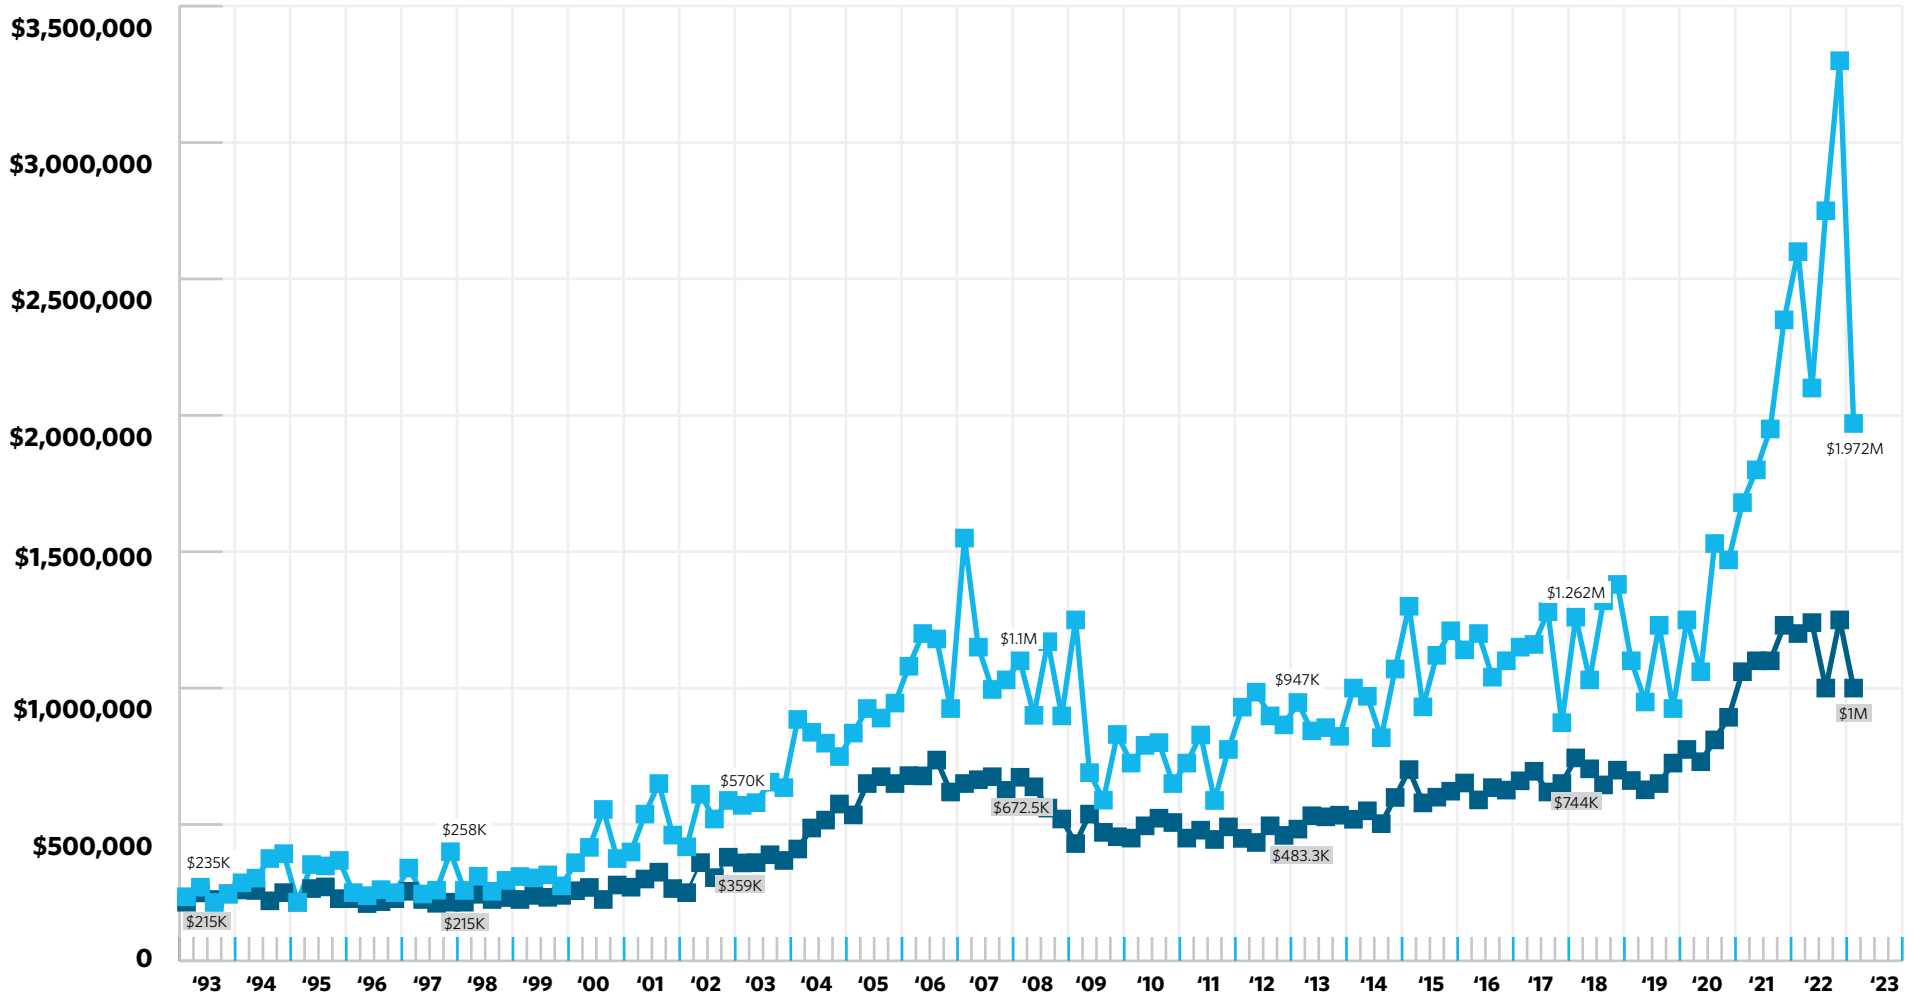

Kauai Residential Median Sales Price Appreciation

20 Year Overview

■ Median North Shore
■ Median Entire Island

Source: MLS records

Neal Norman REALTOR(B), RB-61216
808.651.1777 | Neal@HawaiiLife.com | Neal.HawaiiLife.com