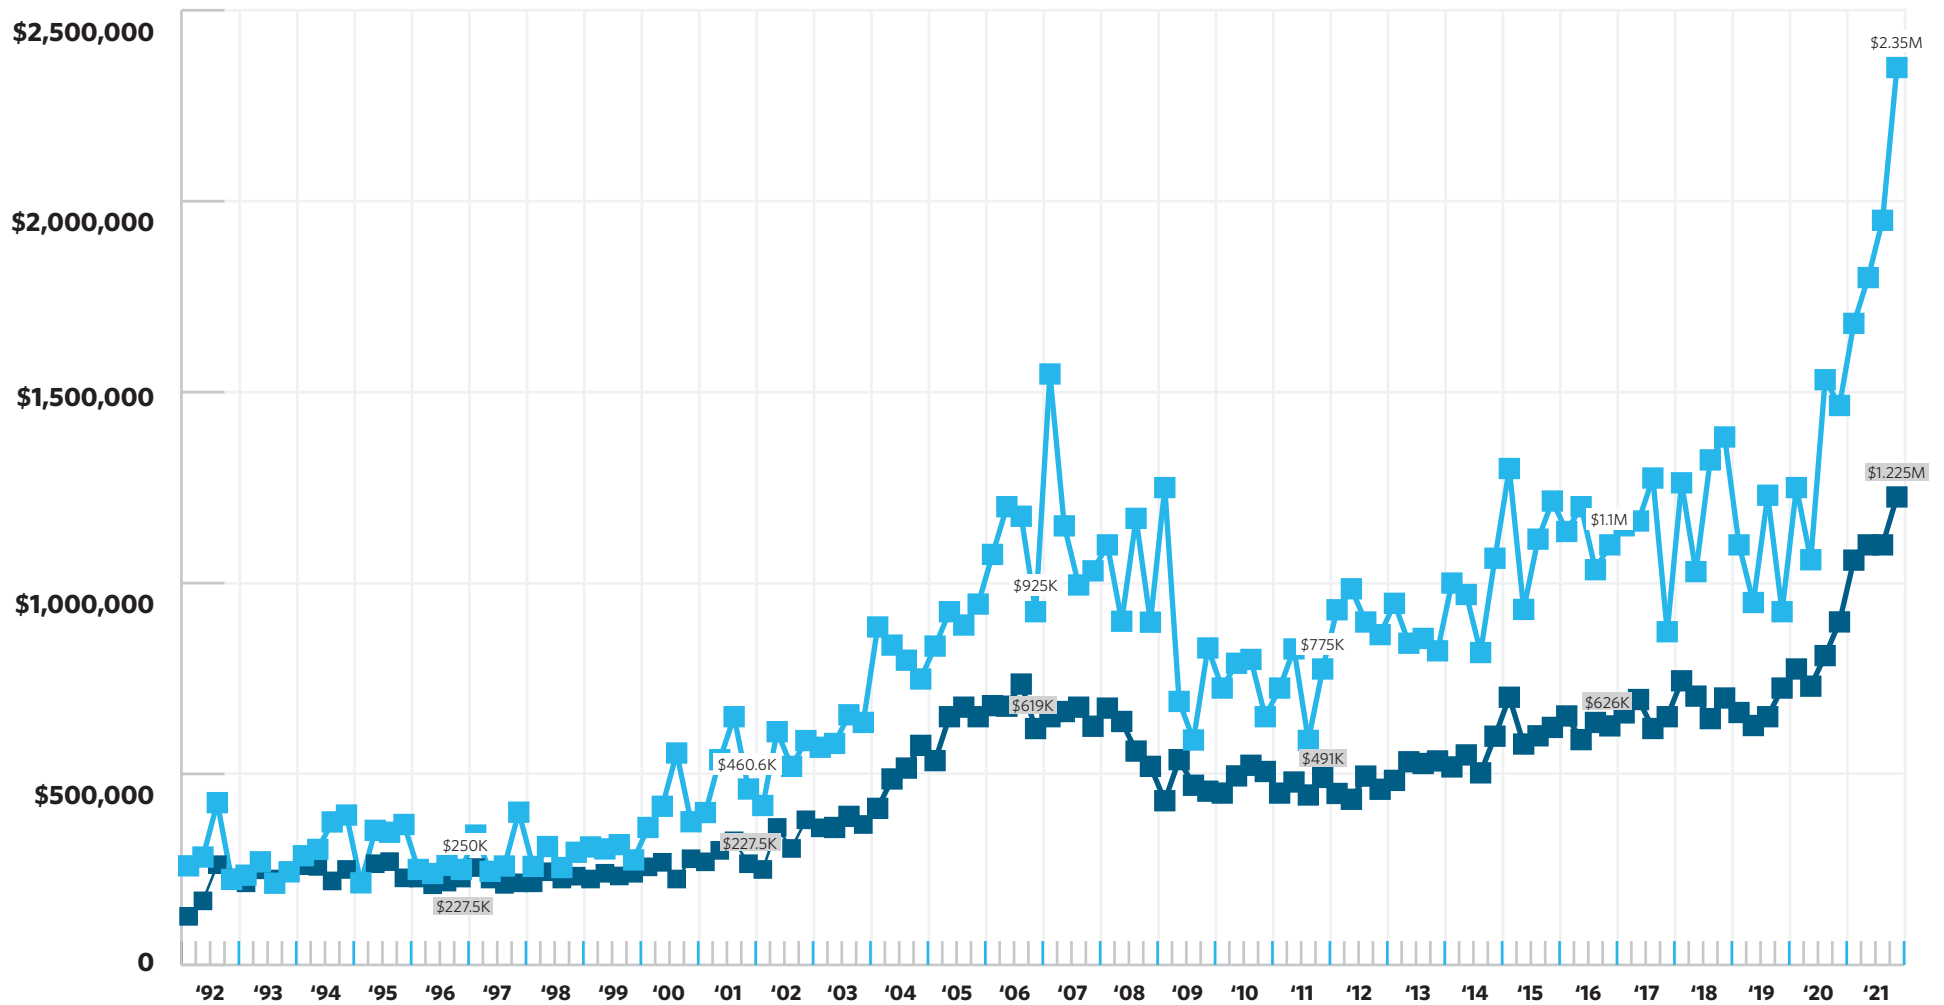

Kauai Residential Median Sales Price Appreciation

1992 to 2021

Median North Shore   Median Entire Island

Source: MLS records

HawaiiLife.com | We are Hawaii's statewide 100% locally owned and operated real estate brokerage. RB-19928

For real estate information or an explanation of the content herein please contact:

Neal Norman REALTOR(B), RB-61216 | 808.651.1777 | Neal@HawaiiLife.com