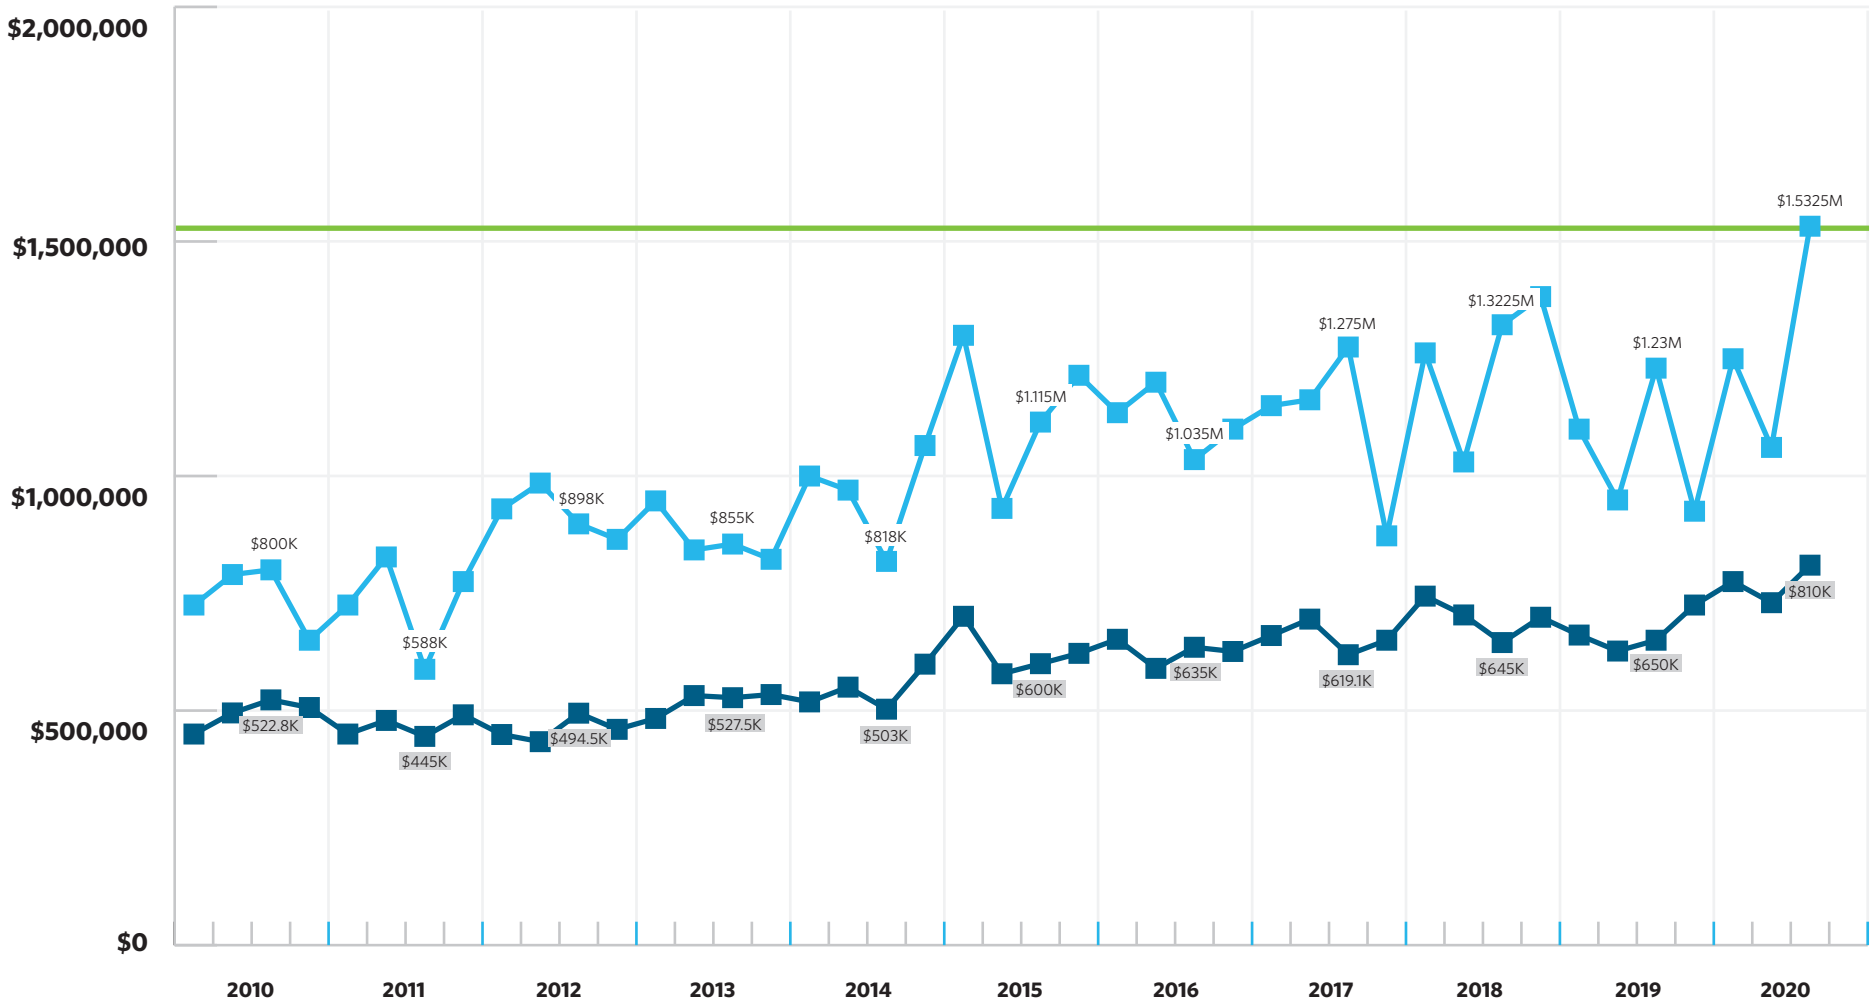

# Kauai Quarterly Residential Median Sales Price

10 Year Overview

■ Median North Shore
 ■ Median Entire Island

Source: MLS records  
 This information has been supplied by third parties and is, therefore, not guaranteed.