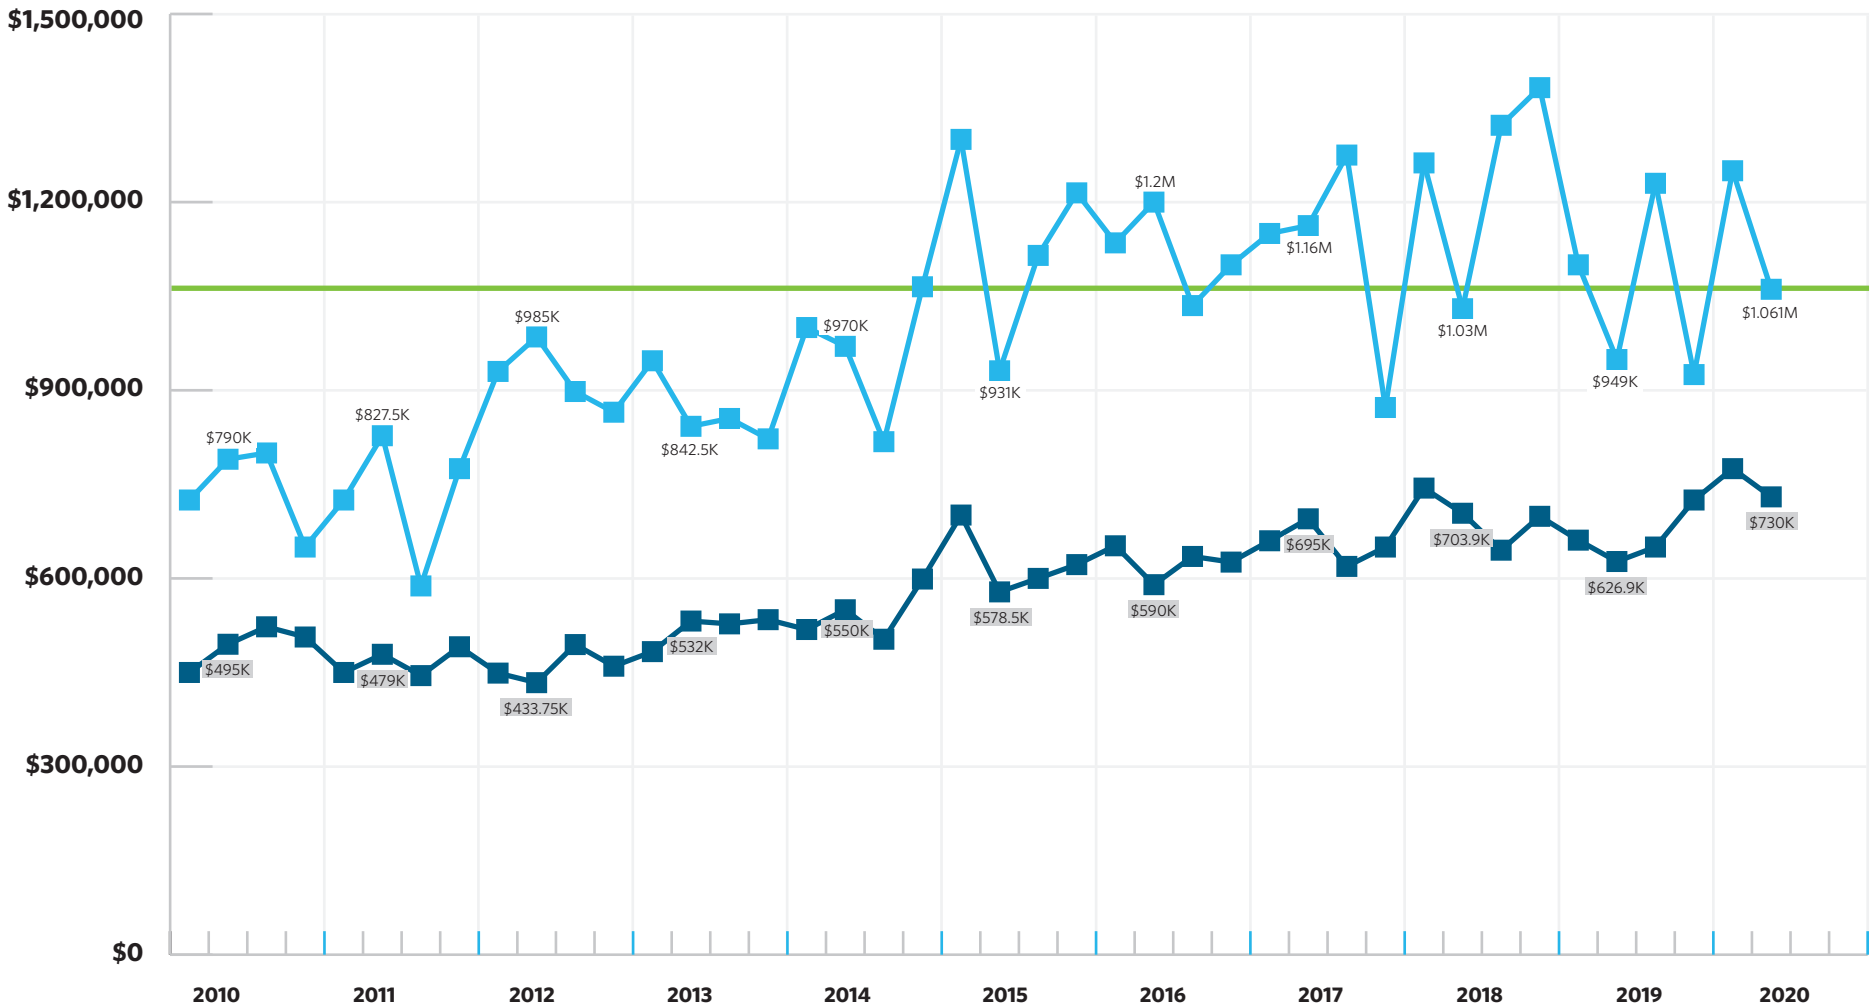

Kauai Quarterly Residential Median Sales Price

10 Year Overview

■ Median North Shore
■ Median Entire Island

Source: MLS records

HawaiiLife.com | We are Hawaii's statewide 100% locally owned and operated real estate brokerage. RB-19928

For real estate information or an explanation of the content herein please contact:

Neal Norman REALTOR(B), RB-61216 | 808.651.1777 | Neal@HawaiiLife.com