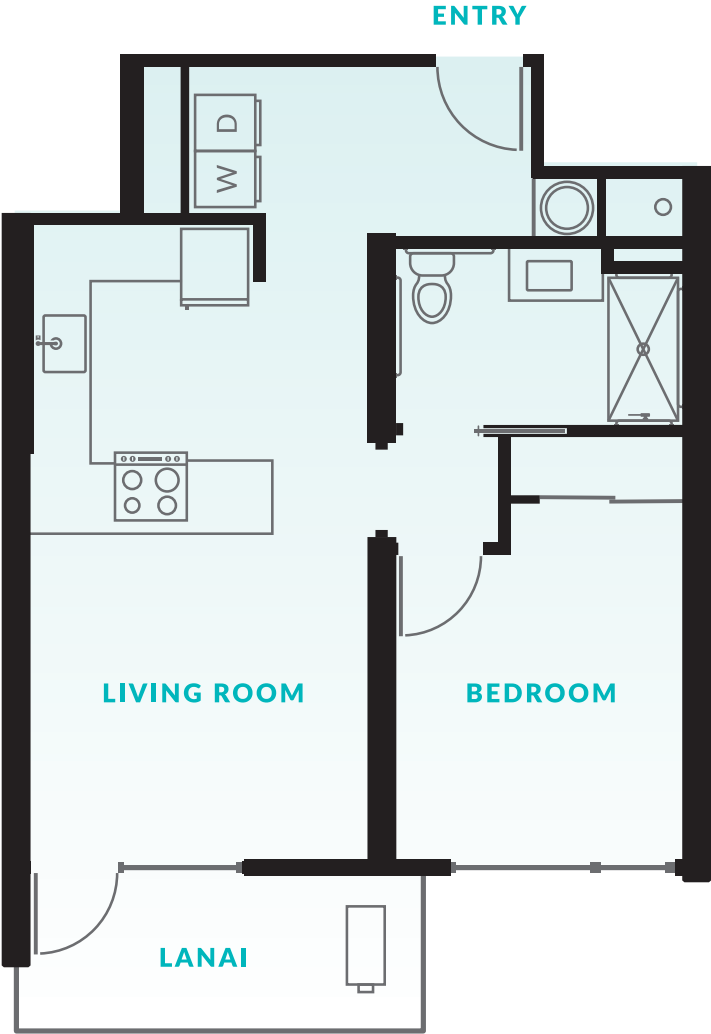

# ILILANI FLOOR PLAN: UNIT FL

1 Bedroom / 1 Bathroom

**LIVING AREA**

Interior: 552-557 square feet  
Lanai: 81 square feet  
Total: 633-638 square feet

*Units on Levels 2 - 8*

# ILILANI FLOOR PLAN: UNIT F

1 Bedroom / 1 Bathroom

**LIVING AREA**

Interior: 570 square feet  
Lanai: 81 square feet  
Total: 651 square feet

*Units on Levels 9 - 42*