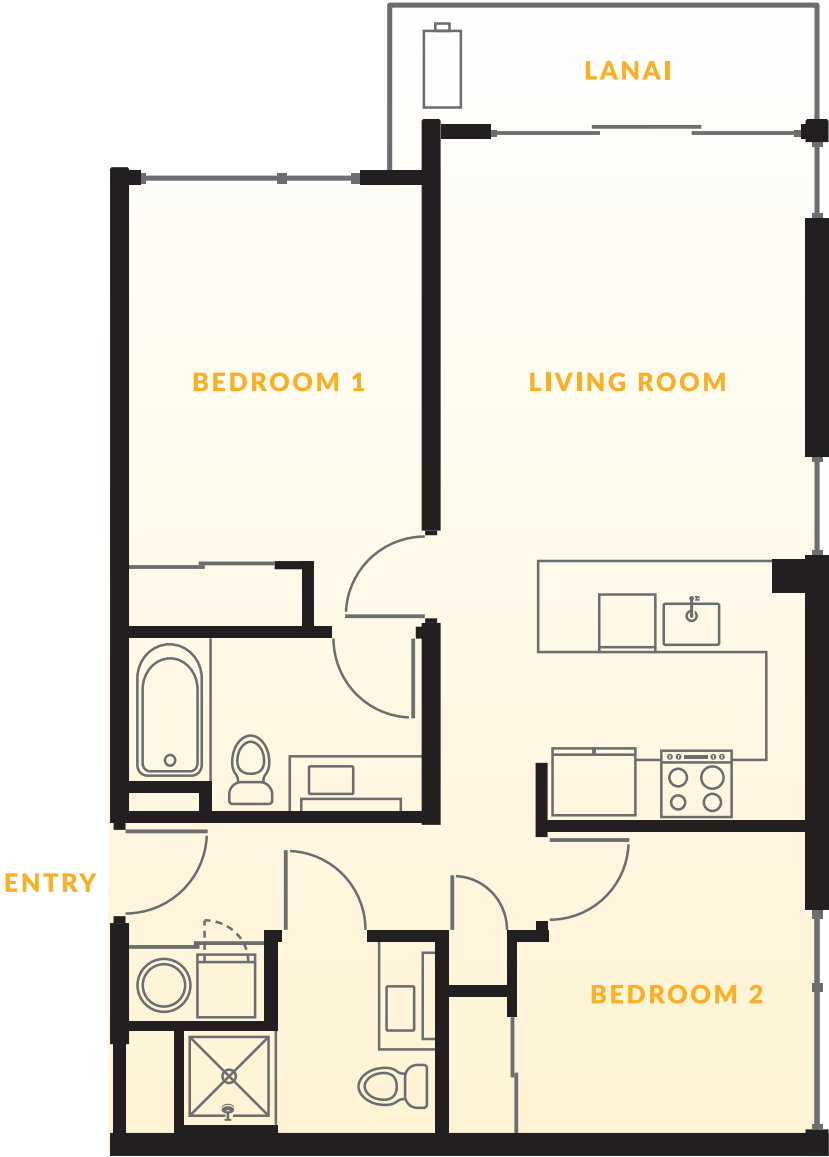

# ILILANI FLOOR PLAN: UNIT DU

2 Bedrooms / 2 Bathrooms

**LIVING AREA**

Interior : 802 square feet  
Lanai : 69 square feet  
Total : 871 square feet

*Units on Levels 16 - 42*

# ILILANI FLOOR PLAN: UNIT D

2 Bedrooms / 2 Bathrooms

**LIVING AREA**

Interior: 800 square feet  
Lanai: 69 square feet  
Total: 869 square feet

*Units on Levels 10 - 42*