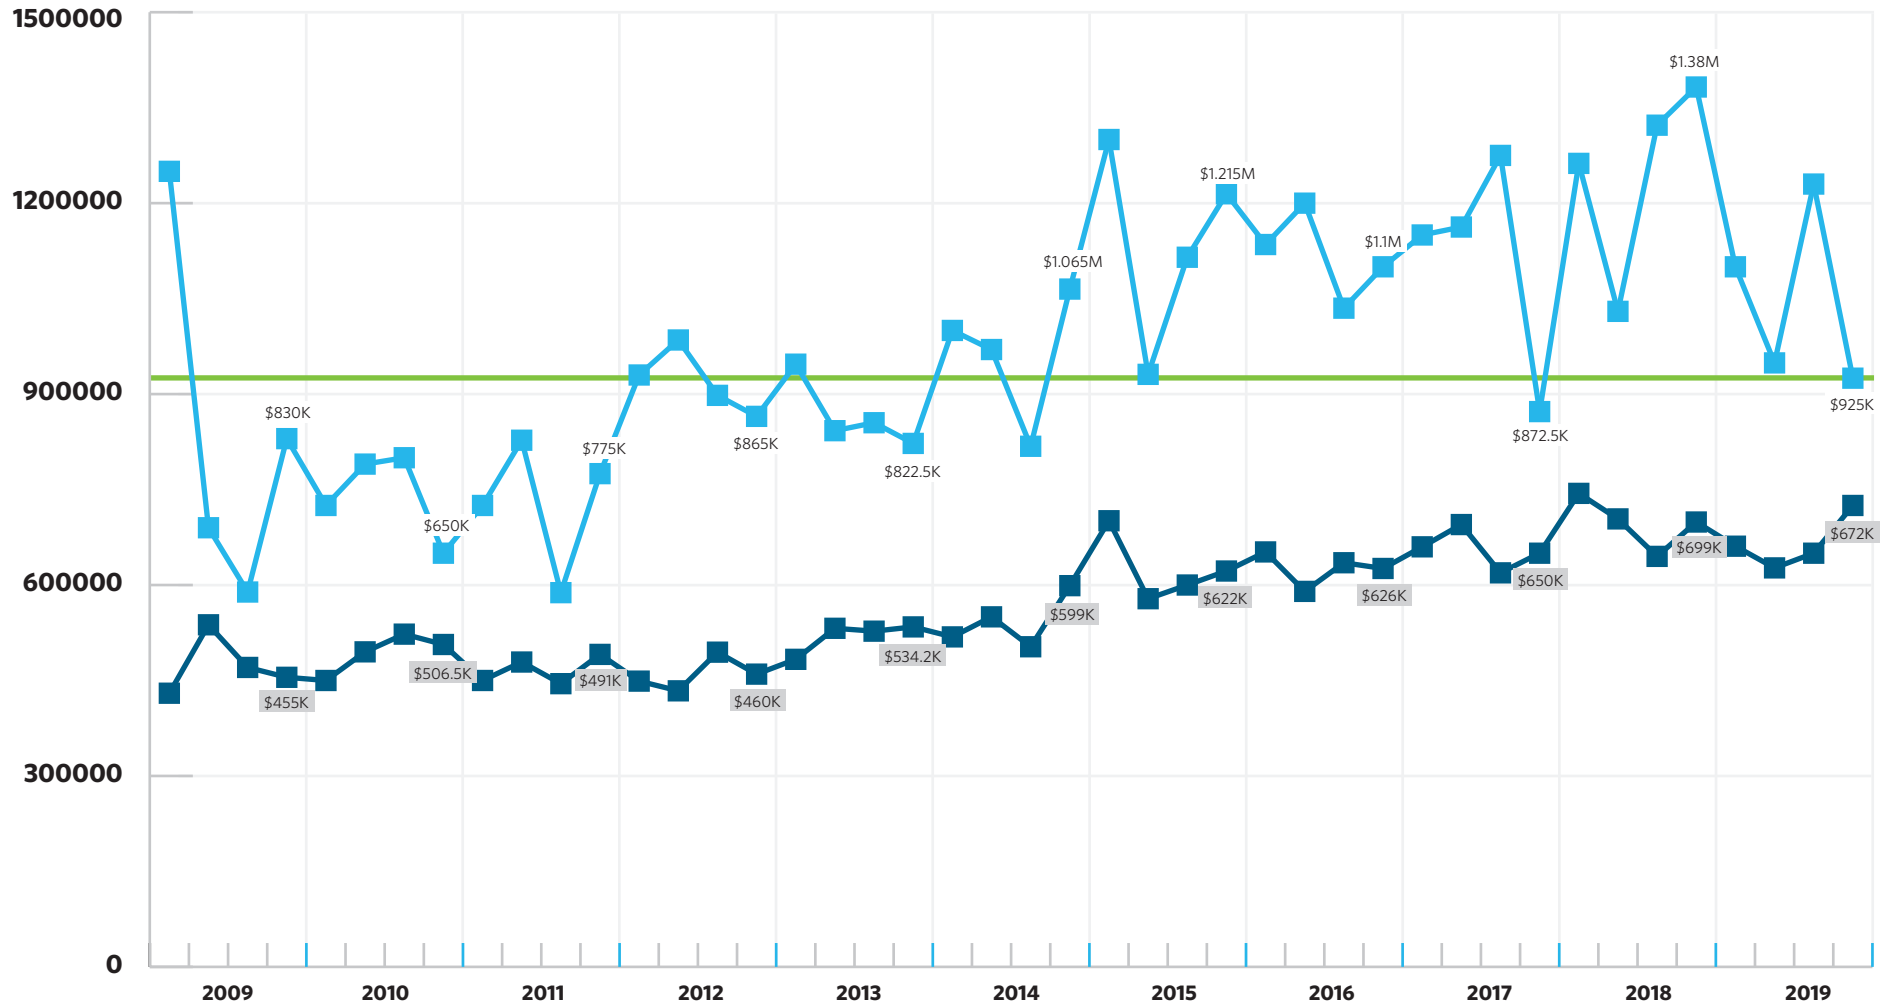

# Kauai Quarterly Residential Median Sales Price

10 Year Overview

■ Median North Shore 
 ■ Median Entire Island

Source: MLS records  
 This information has been supplied by third parties and is, therefore, not guaranteed.