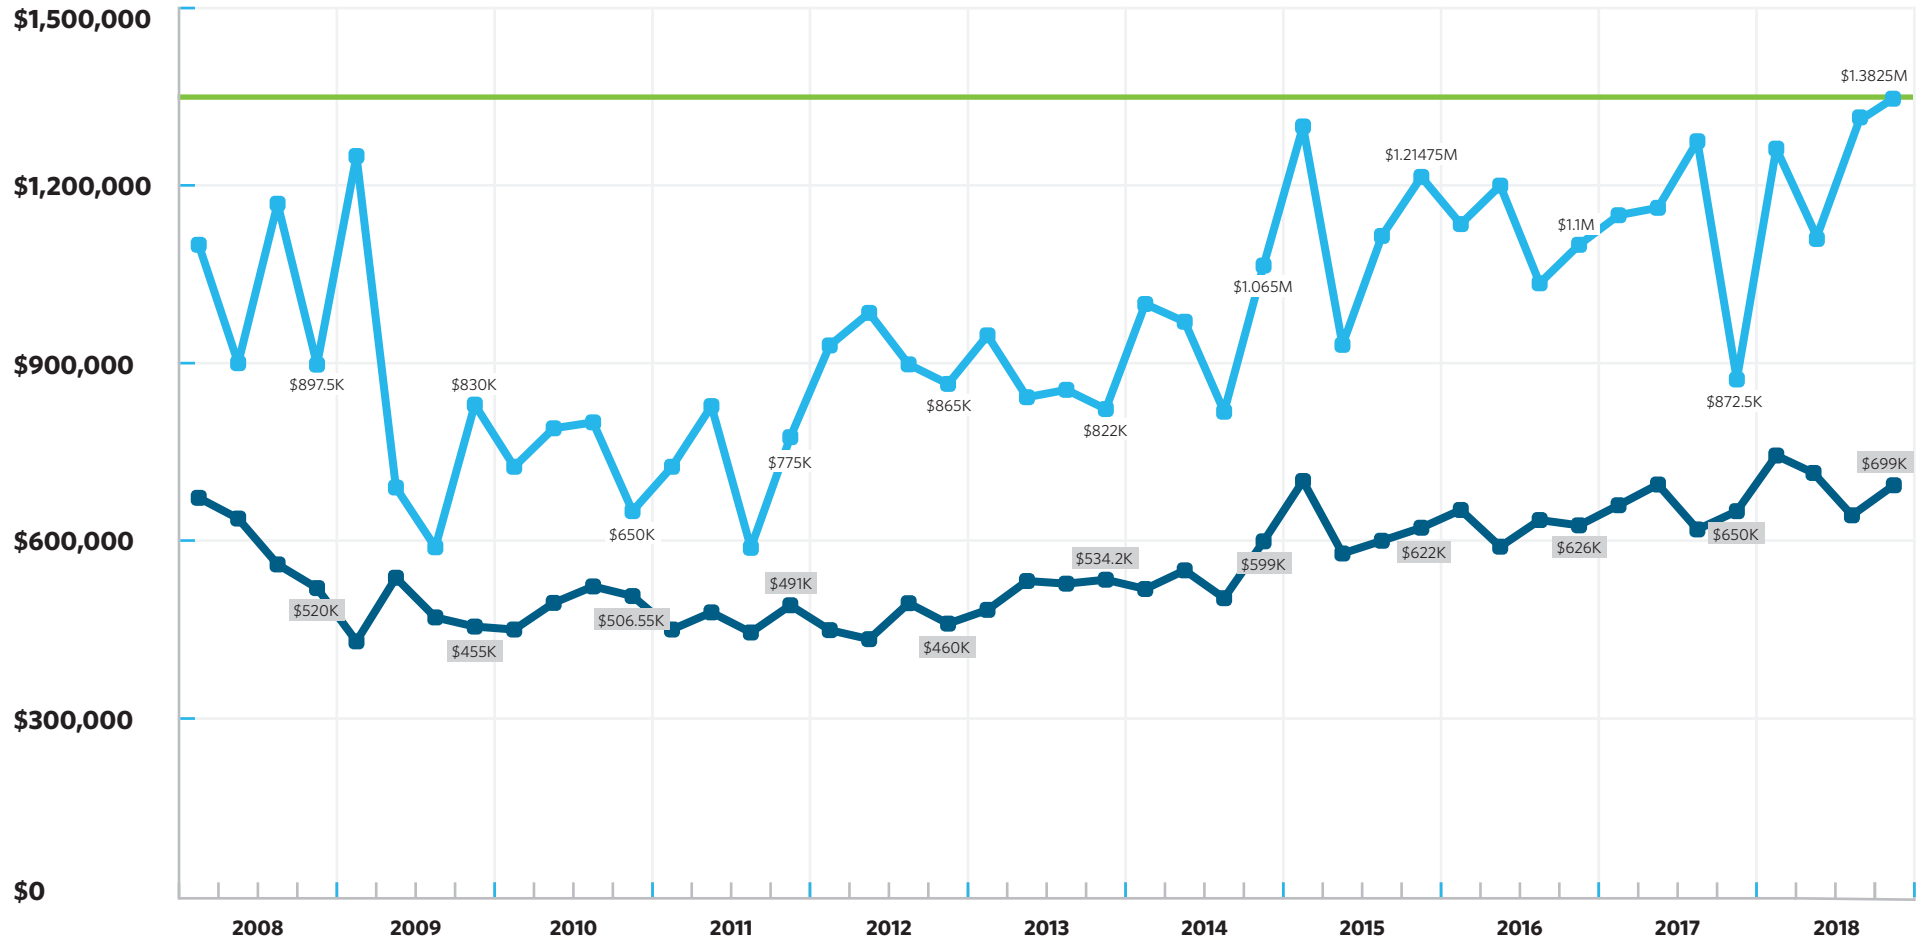

Kauai Quarterly Residential Median Sales Price

10 Year Overview

■ Median North Shore
■ Median Entire Island

Source: MLS records

HawaiiLife.com | We are Hawaii's statewide 100% locally owned and operated real estate brokerage. RB-19928

For real estate information or an explanation of the content herein please contact:

Neal Norman REALTOR(B), RB-61216 | 808.651.1777 | Neal@HawaiiLife.com