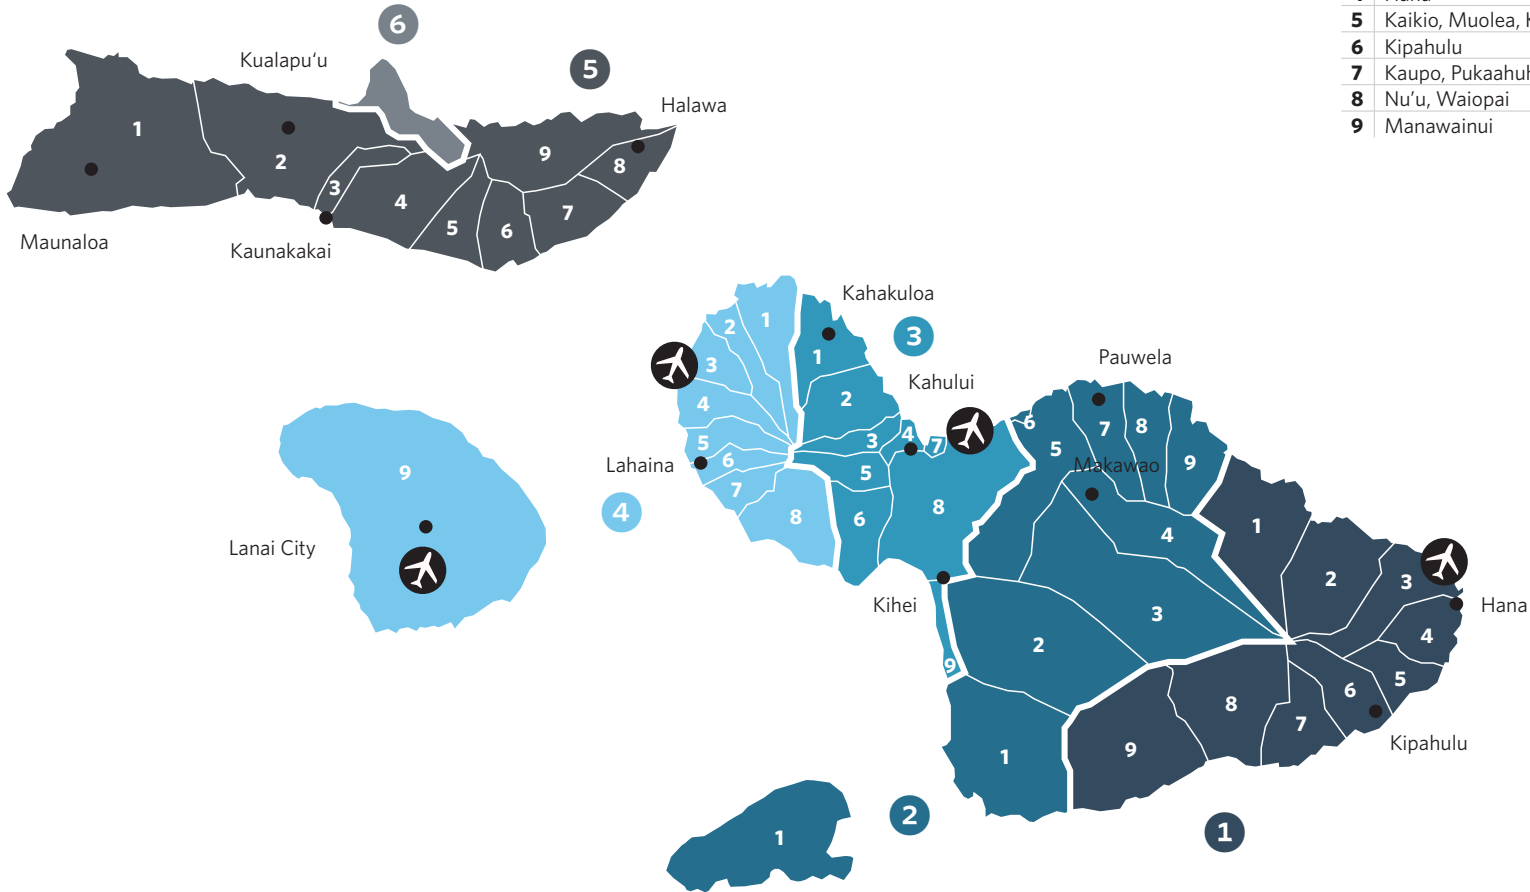

Hawai'i Life TMK Map Series

A **TMK Map (Tax Map Key)** divides the state of Hawaii into sections that correspond with a 5 or 6 part number. The **1st** number (2) in the TMK for Hawaii designates Maui. The **2nd** number shows the Zone. The **3rd** number relates to a Section in the Zone. The **4th** and **5th** numbers refer to the Plat and Parcel.

Zone 1		Zone 2	
1	Keanae, Wailua	1	Wailea, Makena, Honuauula, Keoneoio, Ulupalakua, Kanaio
2	Nahiku	2	Waiohuli
3	Hana, Kaeleku	3	Kula, Pulehu, Omaopio, Pukalani
4	Hana	4	Makawao, Olinda
5	Kaikio, Muolea, Koali	5	Haliimaile, Paia
6	Kipahulu	6	Lower Paia, Kuau
7	Kaupo, Pukaahuhu	7	Haiku, Pauwela, Kuiaha
8	Nu'u, Waiopai	8	Ulumalu, Hamakualoa
9	Manawainui	9	Huelo
Zone 3			
1	Kahakuloa	1	Kahakuloa
2	Waihee, Waiehu	2	Waihee, Waiehu
3	Wailuku	3	Wailuku
4	Paukukalo, Wailuku	4	Paukukalo, Wailuku
5	Waikapu, Wailuku	5	Waikapu, Wailuku
6	Waikapu	6	Waikapu
7	Kahului	7	Kahului
8	Kahului, Puunene, Maalaea	8	Kahului, Puunene, Maalaea
9	Kihei, Kamaole	9	Kihei, Kamaole
Zone 4			
1	Honokohau	1	Honokohau
2	Kapalua	2	Kapalua
3	Napili, Kahana, Mahinahina, Honokowai	3	Napili, Kahana, Mahinahina, Honokowai
4	Kaanapali	4	Kaanapali
5	Mala, Lahaina	5	Mala, Lahaina
6	Lahaina	6	Lahaina
7	Launiupoko	7	Launiupoko
8	Olowalu, Ukumehame	8	Olowalu, Ukumehame
9	Lanai	9	Lanai
Zone 5			
1	Molokai		
Zone 6			
1	Kalawao		

For TMK and real estate information or an explanation of the content herein please contact:

Mike Despard REALTOR(S), RS-76933 | **808.209.0033** | MikeDespard@HawaiiLife.com | HawaiiLife.com